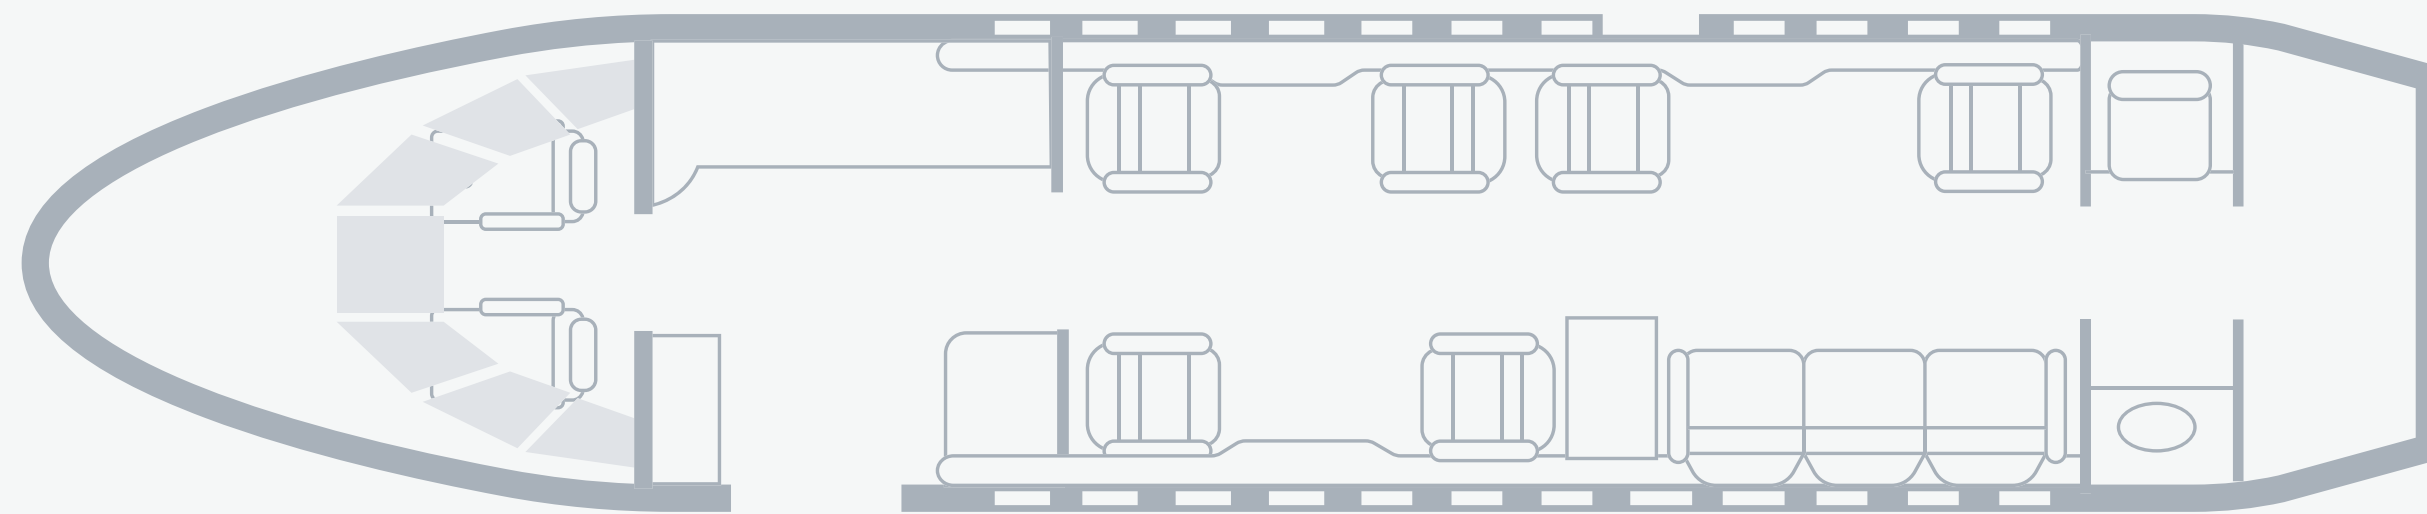

Falcon 2000EX Large Cabin Jet

# Falcon 2000EX Large Jet

Duration	Seats	Range	Baggage
<b>8 Hours</b>	<b>9 Passengers</b>	<b>3800 NM</b>	<b>120 cu ft.</b>

The Falcon 2000EX is ideal for transcontinental and international flights, as its wide cabin provides ample space for you and your passengers to spread out in-flight to relax or work in style. This exceptional aircraft seats up to 9 passengers and seamlessly combines advanced engineering with luxurious interiors to provide both comfort and connectivity.

# Falcon 2000EX Large Jet